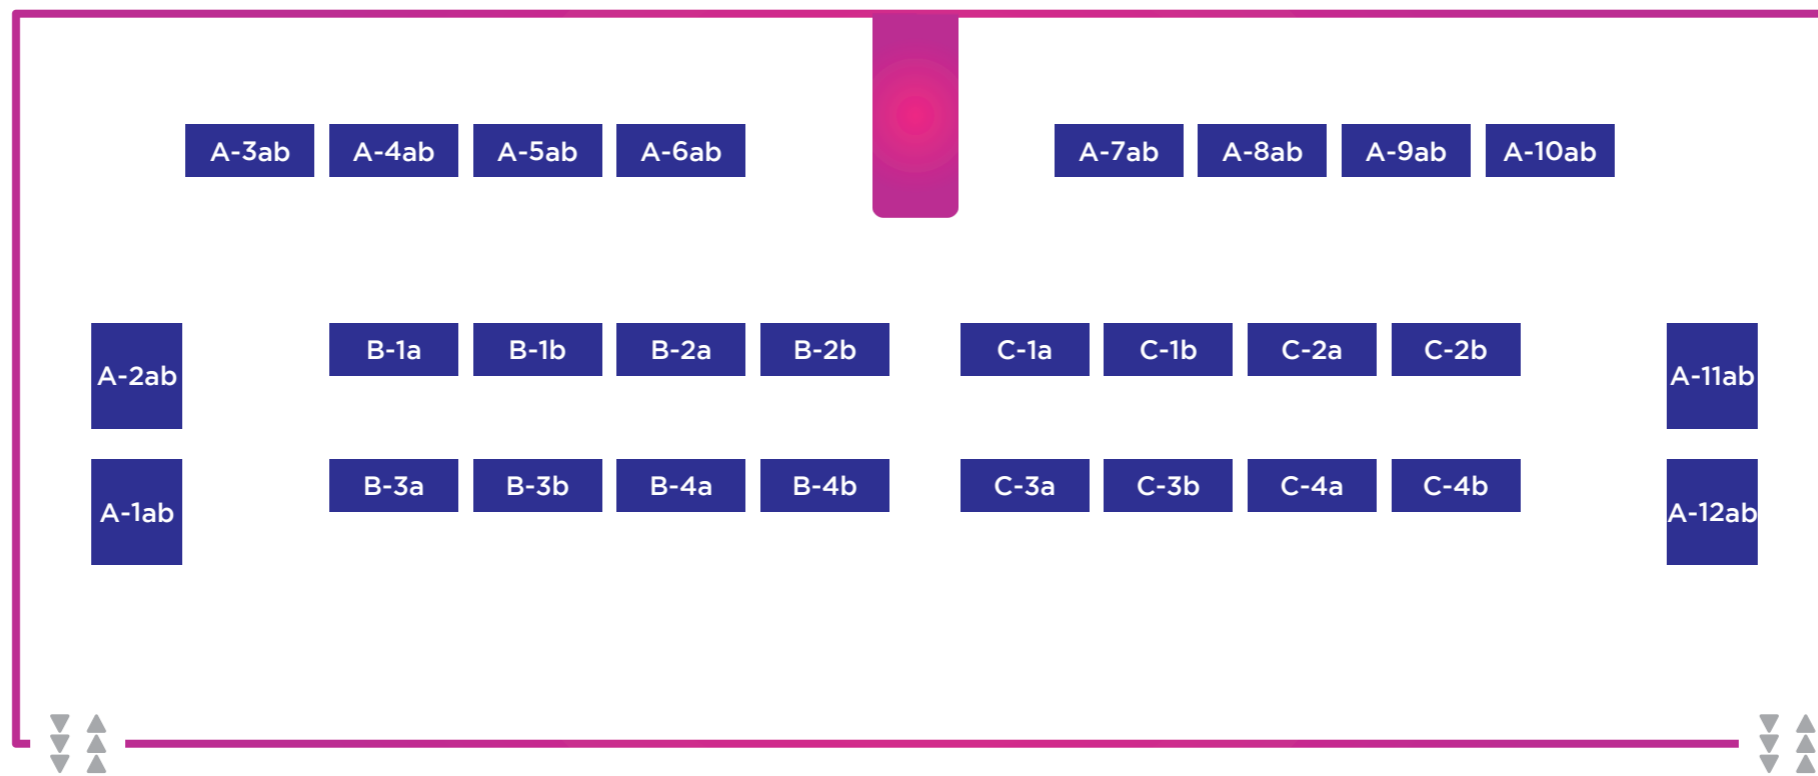

A-1a MUTAN, storynote
A-1b MUTAN, storynote
A-2a Byking Inc.
A-2b Byking Inc.
A-3a Shueisha Games
A-3b Shueisha Games
A-4a Shueisha Games
A-4b Shueisha Games
A-5a BeXide Inc.
A-5b BeXide Inc.

A-6a IGDX
A-6b IGDX
A-7a mebius.
A-7b mebius.
A-8a India Gaming Show
A-8b India Gaming Show
A-9a SKOOTA GAMES
A-9b SKOOTA GAMES
A-10a dentsu gamecenter
A-10b dentsu gamecenter

A-11a GIGCAT
A-11b GIGCAT
A-12a poncle Limited
A-12b poncle Limited
B-1a Last Standing
B-1b MOP'N SPARK
B-2a NeverAwake
B-2b Electrogical
B-3a The Strongest TOFU
B-3b UNKO TECHNICA

B-4a SUMMER ROAD
B-4b YARETA
C-1a Freaked Fleapit
C-1b GIMMIKO
C-2a Byte Survivor
C-2b Sultan's Game
C-3a Commentator
C-3b Watashigasnutamenootomege-mu
C-4a Rustil: Eternal Labyrinth Castle
C-4b SATORI YUGI OHENRO 88