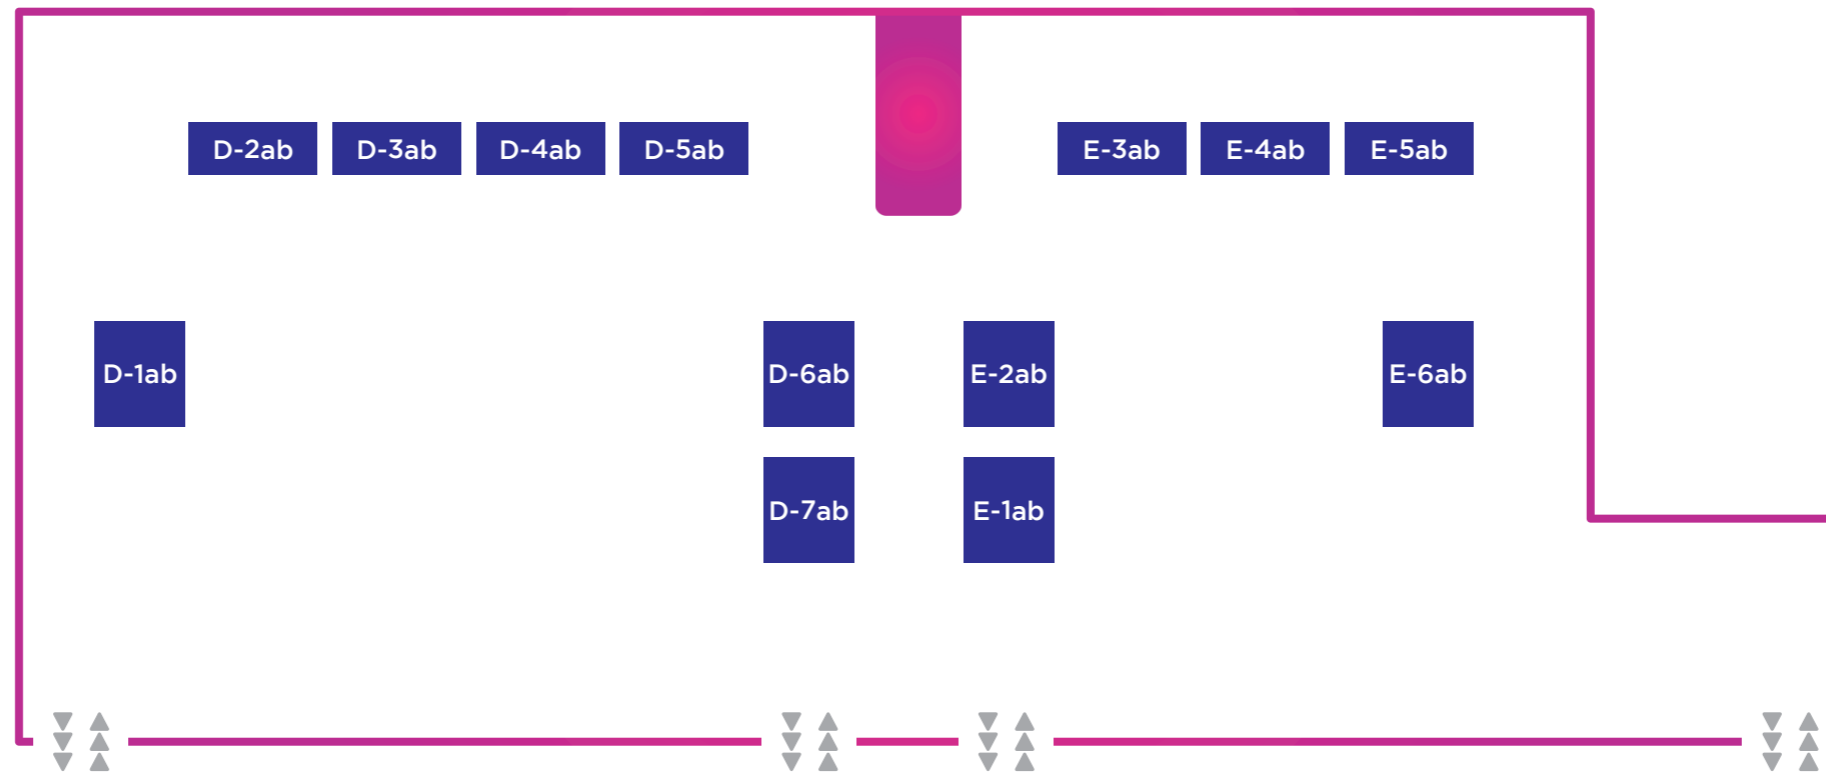

D-1a CRI Middleware
D-1b CRI Middleware
D-2a WePlay
D-2b WePlay
D-3a WePlay
D-3b WePlay
D-4a WePlay
D-4b WePlay
D-5a WePlay
D-5b WePlay

D-6a iGi
D-6b iGi
D-7a iGi
D-7b iGi
E-1a Play,Doujin!
E-1b Play,Doujin!
E-2a Play,Doujin!
E-2b Play,Doujin!
E-3a Paypal
E-3b Paypal

E-4a Trashcan Dream
E-4b Cthulhu Mythos ADV The Isle Of Ubohoth
E-5a zakuzakugame
E-5b Anthro Festival Howl // KiTT
E-6a Shochiku Co., Ltd.
E-6b Shochiku Co., Ltd.