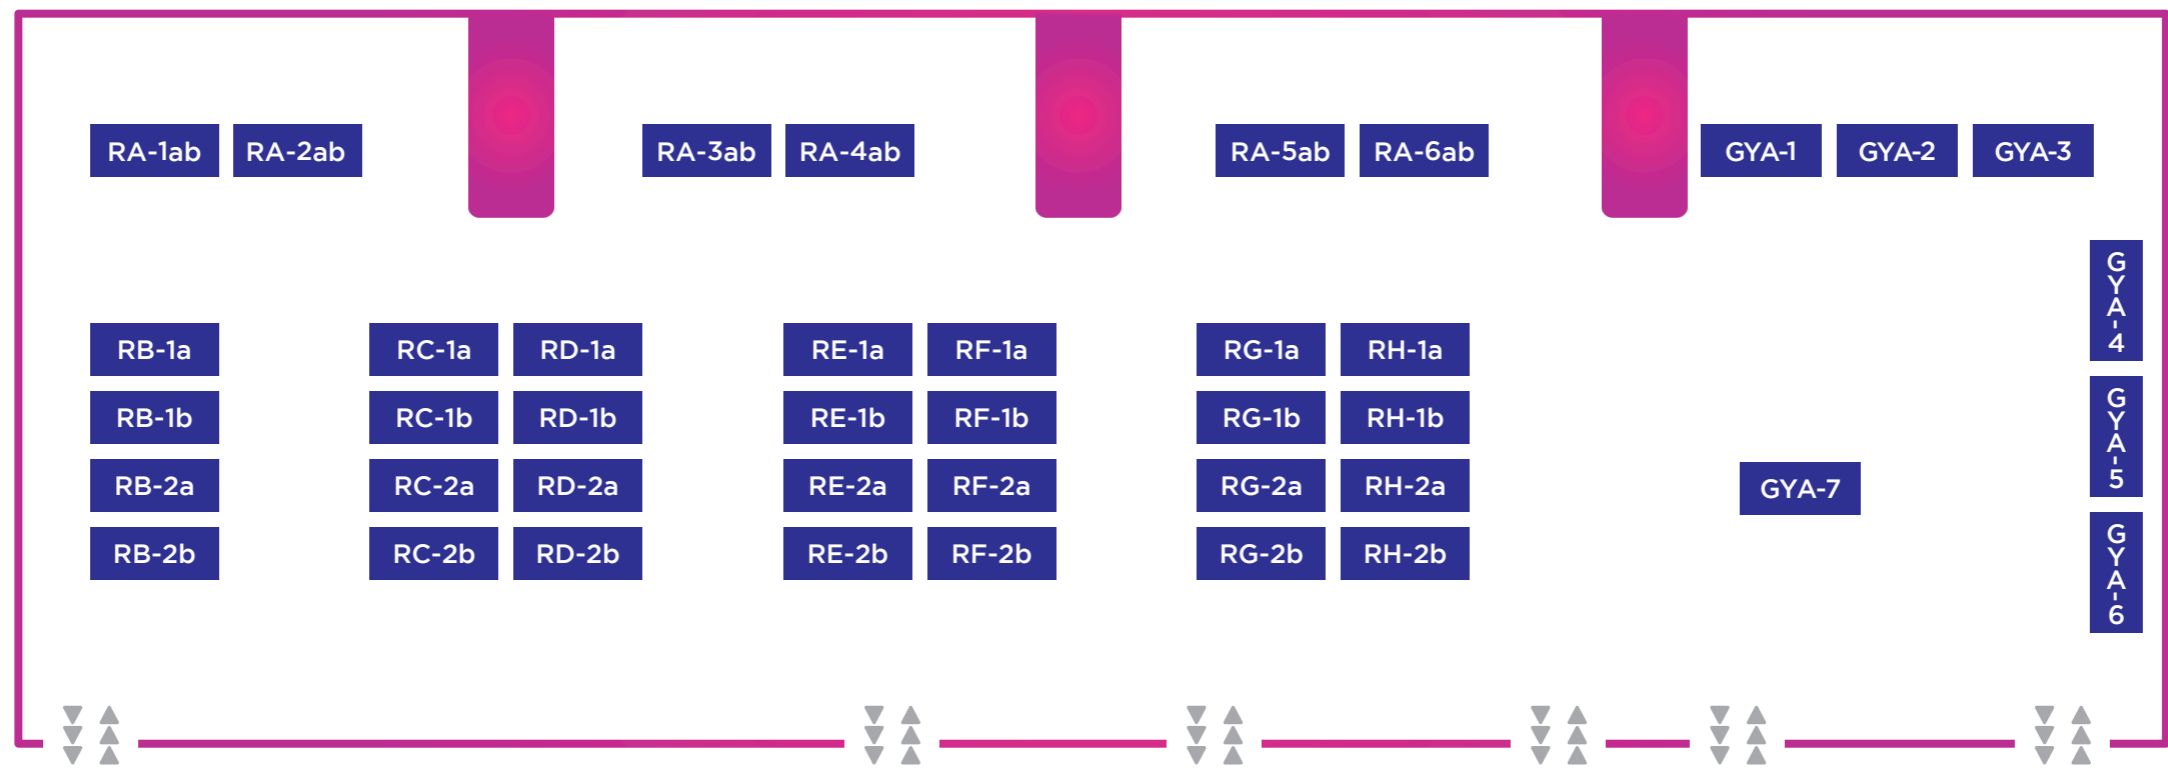

RA-1a	HYBRID SQUAD	RB-1a	G-MODE Corporation	RE-1a	MOMIBOSU	RH-1a	Lost Ember - Remastered
RA-1b	HYBRID SQUAD	RB-1b	G-MODE Corporation	RE-1b	MagicNumbers	RH-1b	Anomalistic Revolution
RA-2a	EISYS, Inc.	RB-2a	Korea Info Hub	RE-2a	Parry Nightmare	RH-2a	Spaceman Memories
RA-2b	EISYS, Inc.	RB-2b	Korea Info Hub	RE-2b	dropin	RH-2b	Neffy -Moonlight Labyrinth-
RA-3a	MBA international	RC-1a	Squid ink potion	RF-1a	Thumbylina	GYAAR Studio Booth	
RA-3b	MBA international	RC-1b	Annihilated...	RF-1b	LOSTWORD Episode1	GYA-1	Sea Fantasy
RA-4a	Game Creator Koushien	RC-2a	Under A Groove	RF-2a	Spell Tonaeru	GYA-2	Valkyrie Squad: Siege Breakers
RA-4b	Game Creator Koushien	RC-2b	HEX	RF-2b	Staffer Case: A Supernatural Mystery Adventure	GYA-3	Forgotten Fragments
RA-5a	Taipei Game Show	RD-1a	Leila	RG-1a	SAMUZA	GYA-4	Algolemeth
RA-5a	Taipei Game Show	RD-1b	Corebreaker	RG-1b	Kokoro Clover SUN - Prehistoric Invaders!	GYA-5	KILLA
RA-6a	Taipei Game Show	RD-2a	make.ctrl.Japan12/Mini Golf Simulator	RG-2a	PANEL RABBIT	GYA-6	BANDIT KNIGHT
RA-6b	Taipei Game Show	RD-2b	Free Will	RG-2b	and Roger	GYA-7	Jelly Troops